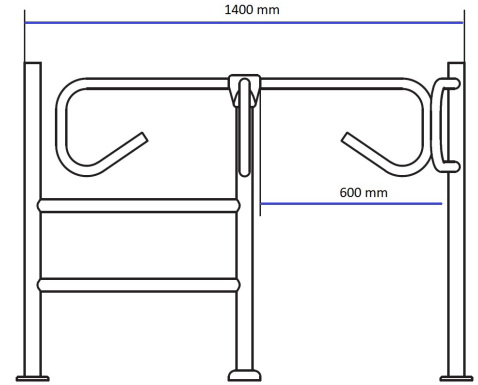

TMT 4 BUTTERFLY TURNSTILE

The TMT 4 butterfly turnstile provides one-way control for a simple and basic solution. With its simple solution, it is generally used in markets and in any indoor entrance and exit.

Application

TMT 4 butterfly turnstile can be installed in various interior locations, that do not need any controlled entrance and exit like markets, warehouses.

Basic Materials

TMT 4 butterfly turnstile is produced chrome-nickel plating on the body. Thanks to the spring system inside, it provides one-way control.

General Usage

TMT 4 works as one-way controlling. Any Access control reader can not connected to it as it has no mechanism inside it. It is opened by pushing it by hand.

Chrome- nickel plating body and door

Manual opening

One-way control

Stylish design

18 kg

1400x1200x1000 mm

FACTORY

Address: Sincan Organize Sanayi Bölgesi,
Erkunt Cd. No: 20 06930 Sincan / Ankara
Phone: +90 (312) 267 56 87 Fax: 0 (312) 267 56 99
satis@makim.com.tr

ANKARA SALES OFFICE

Address: Batı Sitesi Mah. Gersan, 2307 Sk/3.Cad.
No:16 06970 Ergazi / Ankara
Phone: +90 (312) 257 02 52 Fax: 0 (312) 257 02 55
pazarlama@makim.com.tr

BRANCH

Address: Perpa Ticaret Merkezi, B Blok
Kat: 7-8 No: 987-989 Şişli İstanbul
Phone: +90 (212) 210 29 41 Fax: 0 (212) 210 68 15
sube@makim.com.tr

WAREHOUSE AND TECHNICAL DELIVERY

Address: Perpa Ticaret Merkezi, B Blok
Kat: 1-2 No:57 Şişli İstanbul
Phone: +90 (212) 210 29 41 Fax: 0 (212) 210 68 15
sube@makim.com.tr