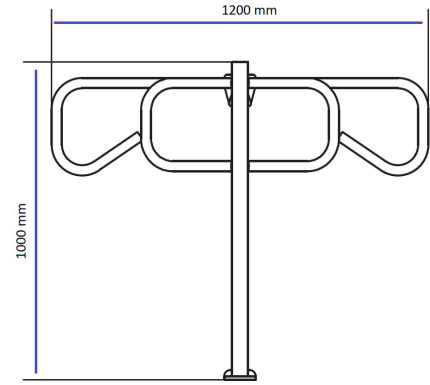

TMT 4 BUTTERFLY TURNSTILE

The TMT 4 butterfly turnstile provides one-way control for a simple and basic solution. With its simple solution, it is generally used in markets and in any indoor entrance and exit.

Application

TMT 4 butterfly turnstile can be installed in various interior locations, that do not need any controlled entrance and exit like markets, warehouses.

Basic Materials

TMT 4 butterfly turnstile is produced chrome-nickel plating on the body. Thanks to the spring system inside, it provides one-way control.

General Usage

TMT 4 works as one-way controlling. Any Access control reader can not connected to it as it has no mechanism inside it. It is opened by pushing it by hand.

Chrome- nickel plating body and door

Manual opening

One-way control

Stylish design

18 kg

1400x1200x1000 mm

FACTORY

Address: Sincan Organize Sanayi Bölgesi,
Erkunt Cd. No: 20 06930 Sincan / Ankara
Phone: +90 (312) 267 56 87 Fax: 0 (312) 267 56 99
satis@makim.com.tr

ANKARA SALES OFFICE

Address: Batı Sitesi Mah. Gersan, 2307 Sk/3.Cad.
No:16 06970 Ergazi / Ankara
Phone: +90 (312) 257 02 52 Fax: 0 (312) 257 02 55
pazarlama@makim.com.tr

BRANCH

Address: Perpa Ticaret Merkezi, B Blok
Kat: 7-8 No: 987-989 Şişli İstanbul
Phone: +90 (212) 210 29 41 Fax: 0 (212) 210 68 15
sube@makim.com.tr

WAREHOUSE AND TECHNICAL DELIVERY

Address: Perpa Ticaret Merkezi, B Blok
Kat: 1-2 No:57 Şişli İstanbul
Phone: +90 (212) 210 29 41 Fax: 0 (212) 210 68 15
sube@makim.com.tr